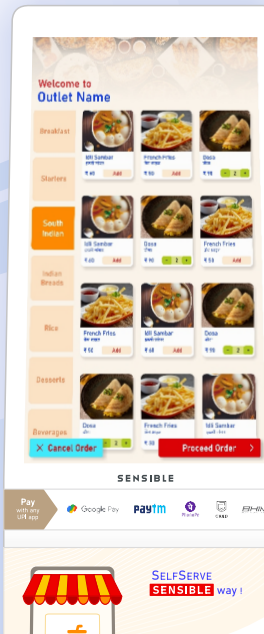

Manufacturer of  
Hardware and Software

Finest Kiosk at  
Best Price

Kiosk from most  
reliable Brand **SENSIBLE**

Pan India  
network reach

Advertise products & brand  
on Kiosk ideal screen

Customized  
branding on Kiosk

## Uplift your Business with **Sensible Kiosk**

- ✔ **15%-16% Increase in Order Value**
- ✔ **10% Reduction in Operational Cost**
- ✔ **Perfect Order Execution**
- ✔ **Accuracy in payment tracking**
- ✔ **Satisfy Customers**